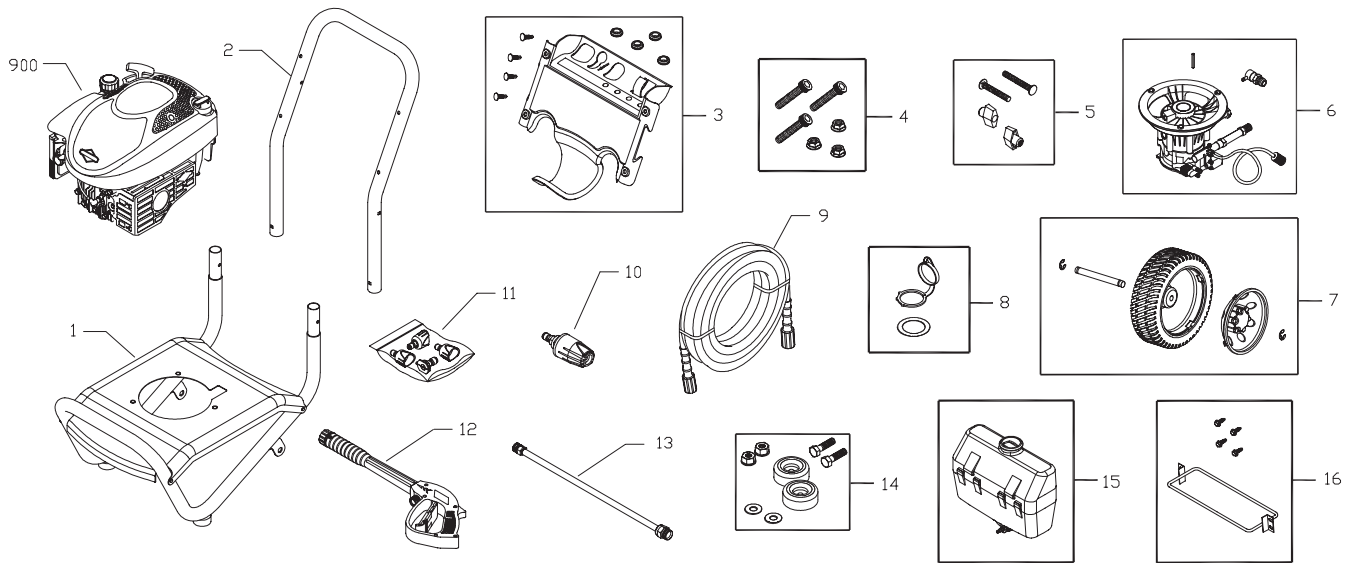

Illustrated Parts List

Questions? Help is just a moment away!

Call: **Pressure Washer Helpline**

1-800-743-4115 M-F 8-5 CT

BRIGGS & STRATTON POWER PRODUCTS GROUP, LLC
JEFFERSON, WISCONSIN, U.S.A.

Model No. 020306 (2550 PSI (175.8 BARS) Pressure Washer) Manual No. 203787A Revision - (04/11/2007)

Exploded View and Parts List — Main Unit

Item	Part #	Description
1	202481GS	ASSY, Base
2	J199110GS	HANDLE
3	202762GS	KIT, Bilbrd Assy, w/Decals & Clips
	195964GS	Clip
	30809GS	Grommet
4	192529GS	KIT, Pump Mounting Hardware
5	B2203GS	KIT, Handle Connector
6	202605GS	ASSY, Pump
	23139GS	Key
	194298GS	Valve, Thermal Relief
7	202483GS	KIT, Wheel
	201313GS	Axle
	200520GS	Hubcap
	192050GS	E-Ring
8	202763GS	KIT, Cap, Chem Container
9	202017GS	HOSE
10	198730GS	ASSY, Turbo Max
11	202181GS	KIT, Nozzle
	201580RGS	Nozzle, Project Pro, Yellow
	201580XGS	Nozzle, Project Pro, Orange
	201580AEGS	Nozzle, Project Pro, Red
	198841GS	Nozzle, Plastic, Soap
12	193482GS	GUN
13	200595GS	EXTENSION

Item	Part #	Description
14	192310GS	KIT, Vibration Mount
15	199229GS	ASSY, Tank, Chem
	192980GS	Kit, Valve
16	195856GS	KIT, Wireform
900	NSP	ENGINE

Items Not Illustrated:

203787GS	MANUAL, Operator's
BB3061BGS	OIL BOTTLE
87815GS	GOGGLES
A1040NGS	HOSE, Chemical
275034	LABLE, Warning
793943	COVER, Static/Label Assy
200672GS	DECAL, Caution, Hearing
202215GS	DECAL, Eng, Shroud
195015GS	KIT, Tag Warning, Eng/Frnch

Exploded View and Parts List — Pump

Item	Part #	Description
19	190571GS	CAP, Oil
28	190627GS	MANIFOLD
45	190578GS	PIN
62	190581GS	CAP, 1/8
76	194298GS	THERMAL RELIEF
A	203641GS	KIT, UNLOADER STEM
B	190632GS	KIT, WATER INLET, ALUM
C	190634GS	KIT, OUTLET, ALUMINIUM
D	203631GS	KIT, HEAD ALUMINIUM
E	193806GS	KIT, CHECK VALVES
F	190592GS	KIT, INLET CHECK
G	203640GS	KIT, CHEMICAL INJECTION
H	193807GS	KIT, SEAL SET
J	189971GS	KIT, CHEMICAL HOSE
K	193971GS	KIT, PIPE FITTING
L	193972GS	KIT, UNLOADER SEAT